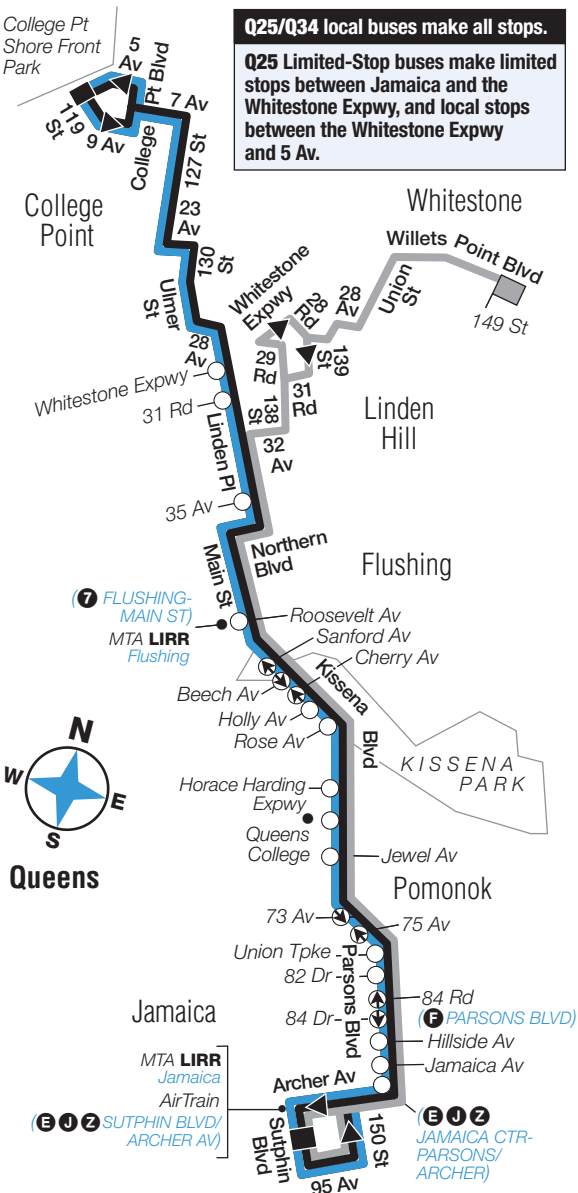

m_q025-q034_11124_cs

Q25/Q34 LEGEND

- Terminal
- Terminal
- Q25 Service
- Q25 Limited-Stop Service
- Q34 Service
- 7 STATION NAME
- Subway Connection
- Limited Stop
- Stops in Direction Indicated

MTA LIRR Railroad Station