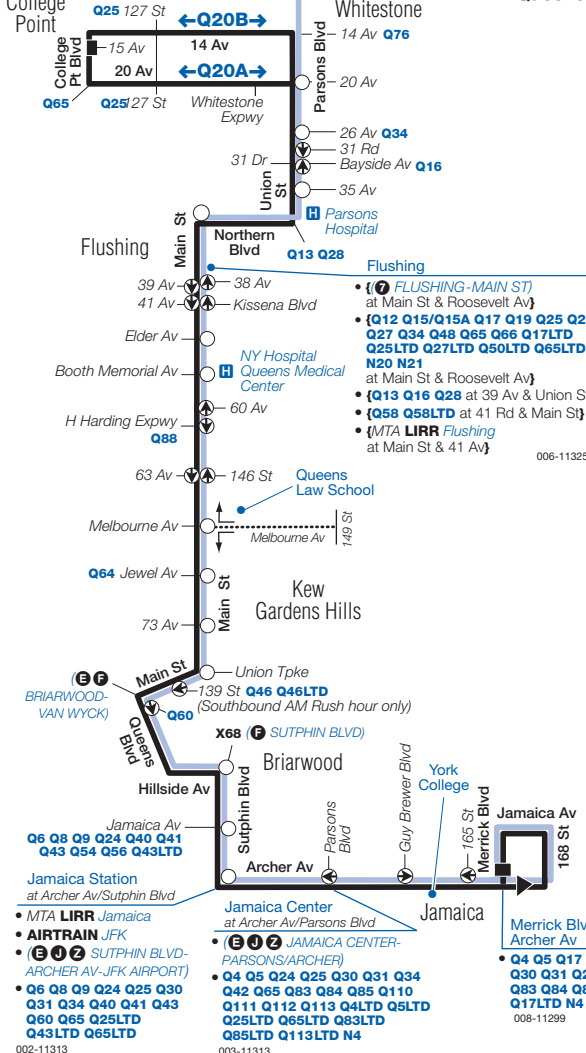

qu044a12012_cs

For Accessible subway stations, travel directions and other information:

Call 511 or visit www.mta.info