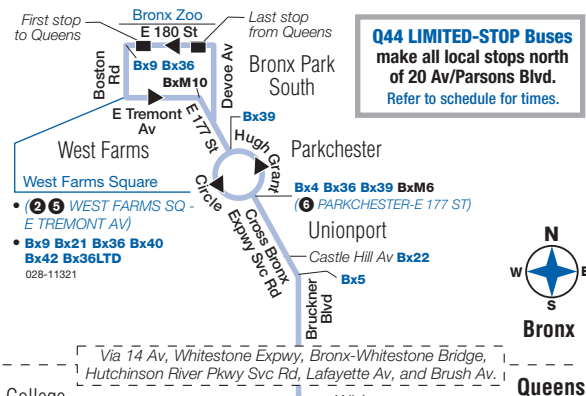

qu044a12012_cs

For Accessible subway stations, travel directions and other information:

Call 511 or visit www.mta.info